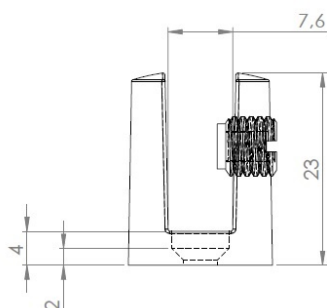

PRODUCT SHEET

Description:

Shelf Support Cylindrical, Black Finish, $\varnothing 17\text{mm}$, Glass Thick- ness 4-6mm

Item number:

22.02.220-4

Units	Box	Carton	HS Code	Barcode
Pcs.	1	500	8302420090	
				5704866510165