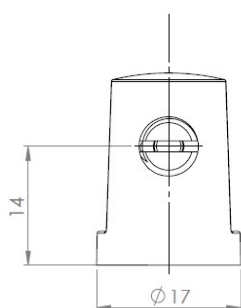

PRODUCT SHEET

Description:

Shelf Support Cylindrical, Black Finish, $\varnothing 17\text{mm}$, Glass Thick- ness 4-6mm

Item number:

22.02.220-4

Units	Box	Carton	HS Code	Barcode
Pcs.	1	500	8302420090	
				5704866510165